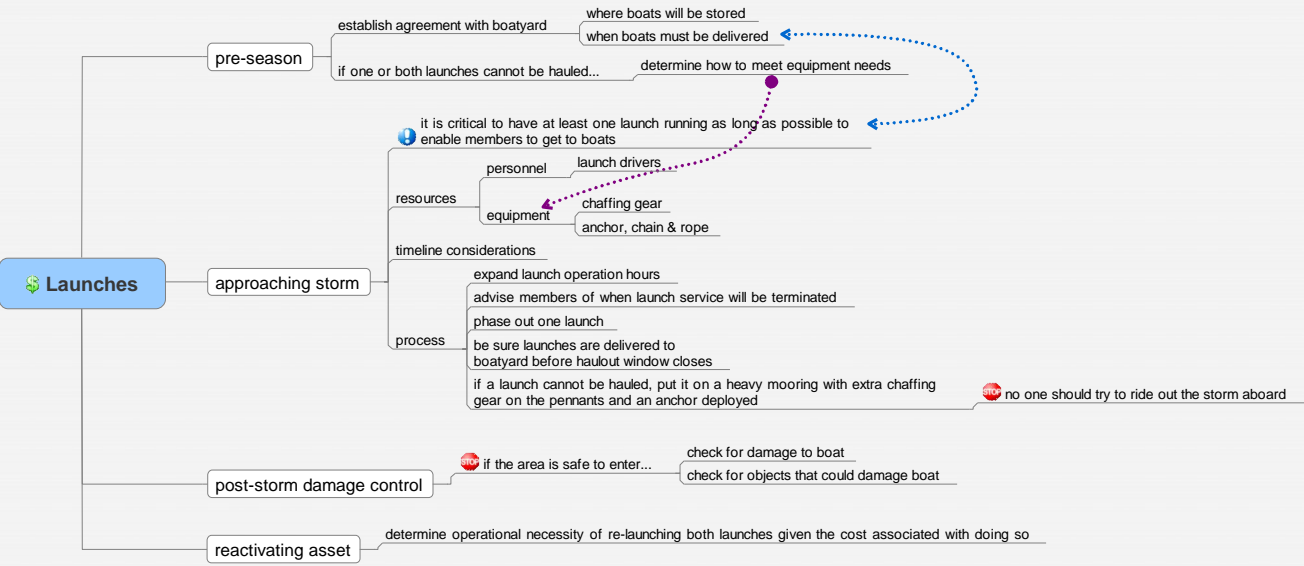

# WATERFRONT - Boats - Launches

Legend

- separate page
- Yes
- No
- Decision
- Consider carefully
- Risk
- Major Asset
- Attention
- Question
- add/expand information
- Hand-off to another team
- total time required
- Priority 1
- Priority 2
- Priority 3
- Priority 4
- Priority 5